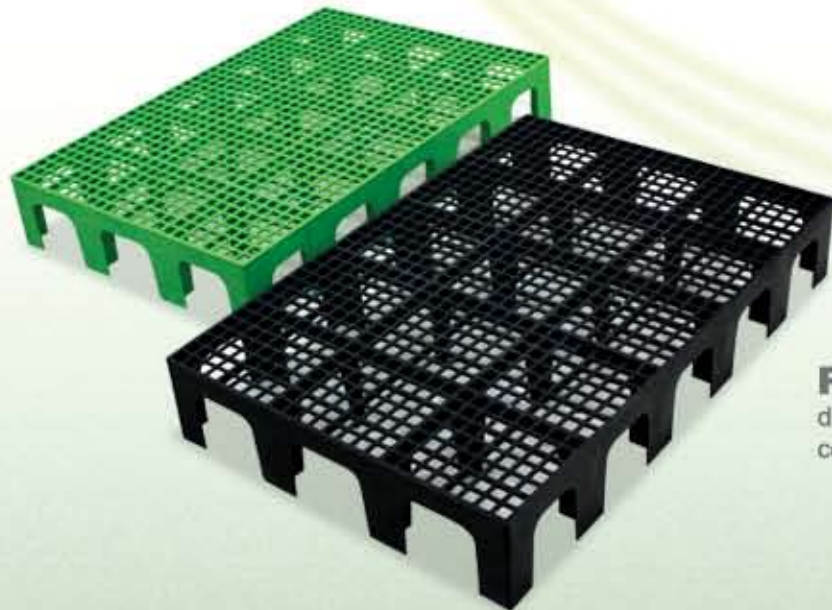

plastic matting

PM 101

dimension inside : 90cm L x 30cm W x 3cm H
 colors available : ● ● ● ● ○
 interlocking applicable

PM 102

dimension inside : 61.5cm L x 42cm W x 4.7cm H
 colors available : ● ● ● ● ● ○
 interlocking applicable

PM 103

dimension inside : 90cm L x 61.5cm W x 2.5cm H
 colors available : ● ● ● ● ● ○
 interlocking applicable

PM 104

dimension inside : 61.5cm L x 42cm W x 4.6cm H
 colors available : ● ● ● ● ● ○
 interlocking applicable

PM 236

dimension inside : 90cm L x 61.5cm W x 15.24cm H
 colors available : ● ●

multi-purpose crates

CA 103

dimension outside : 61.5cm L x 42.5cm W x 31.5cm H
 dimension inside : 58cm L x 39.5cm W x 29.5cm H
 colors available : ● ● ● ●
 stackable applicable

CA 115

dimension outside : 69cm L x 36cm W x 38cm H
dimension inside : 65cm L x 33cm W x 37cm H
colors available : ● ● ● ●
stacking applicable

egg tray

EG SML

dimension : 29cm L x 29cm W x 5.6cm H
colors available : ● ● ● ○
stackable and nestable