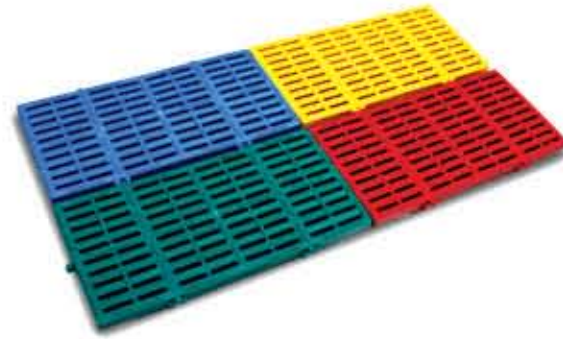

plastic matting

PM 101

dimension inside : 90cm L x 30cm W x 3cm H
 colors available : ● ● ● ● ○
 interlocking applicable

PM 102

dimension inside : 61.5cm L x 42cm W x 4.7cm H
 colors available : ● ● ● ● ● ○
 interlocking applicable

PM 103

dimension inside : 90cm L x 61.5cm W x 2.5cm H
 colors available : ● ● ● ● ● ○
 interlocking applicable

PM 104

dimension inside : 61.5cm L x 42cm W x 4.6cm H
 colors available : ● ● ● ● ● ○
 interlocking applicable

PM 236

dimension inside : 90cm L x 61.5cm W x 15.24cm H
 colors available : ● ●

multi-purpose crates

CA 103

dimension outside : 61.5cm L x 42.5cm W x 31.5cm H
 dimension inside : 58cm L x 39.5cm W x 29.5cm H
 colors available : ● ● ● ●
 stackable applicable