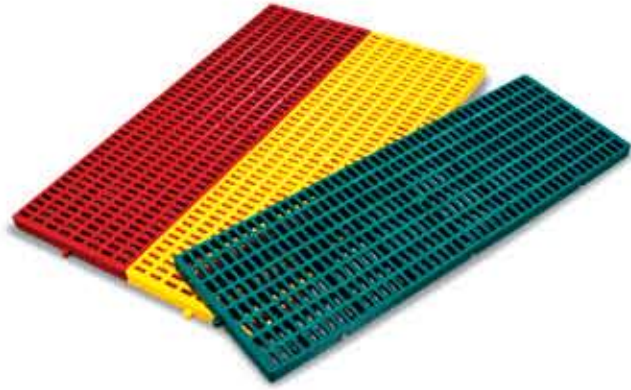

plastic matting

PM 101

dimension inside : 90cm L x 30cm W x 3cm H
 colors available : ● ● ● ● ○
 interlocking applicable

PM 102

dimension inside : 61.5cm L x 42cm W x 4.7cm H
 colors available : ● ● ● ● ● ○
 interlocking applicable

PM 103

dimension inside : 90cm L x 61.5cm W x 2.5cm H
 colors available : ● ● ● ● ● ○
 interlocking applicable

PM 104

dimension inside : 61.5cm L x 42cm W x 4.6cm H
 colors available : ● ● ● ● ● ○
 interlocking applicable