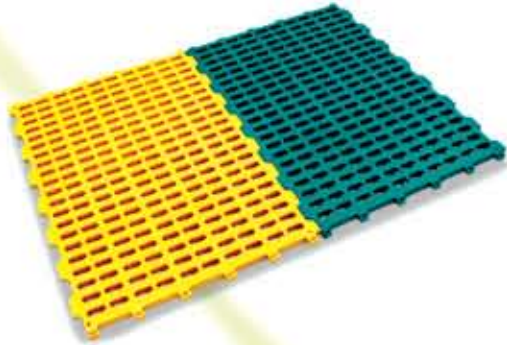

plastic matting

PM 101

dimension inside : 90cm L x 30cm W x 3cm H
 colors available : ● ● ● ● ○
 interlocking applicable

PM 102

dimension inside : 61.5cm L x 42cm W x 4.7cm H
 colors available : ● ● ● ● ● ○
 interlocking applicable